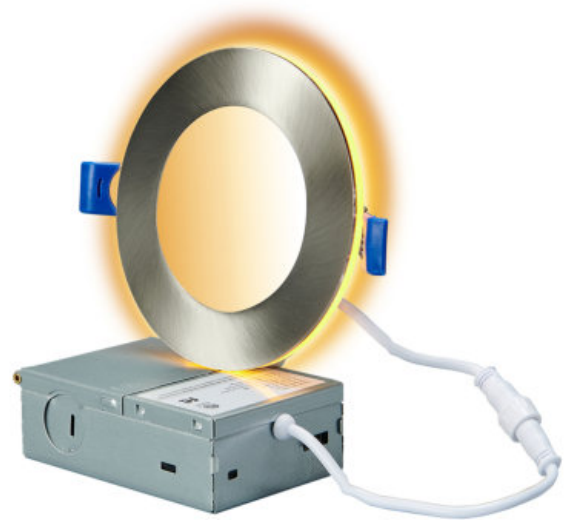

4" LED Recessed Light with Night Light

Experience vibrant task lighting during the day, and cozy illumination at night. Toggle your wall switch on/off/on to activate a relaxing nightlight mode, and select from 5 color temperatures to set the perfect tone in any setting.

Specifications

Voltage	120V
Wattage	9W
Current	0.07A
Power Factor	0.9

Lighting Performance

Lumens	750
Equivalency	60W
Frequency	60Hz
Color Rendering Index (CRI)	80
Beam Angle	120°
Dimmable	Yes
Efficiency (lm/w)	85 lm/w
Color Temperature (K)	2700K/3000K/3500K 4000K/5000K

Environment

Operating Temperature	-20° C (-4°), 40°C (104°F)
Moisture Rating	Damp Rated

Construction

Housing	Polycarbonate
Weight	1 lbs

Lifespan

Average Life (Hours)	30000 Hours
Warranty	5 Years